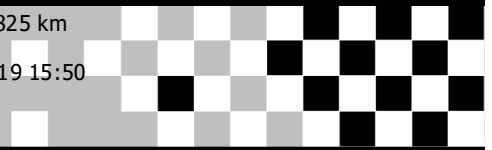

## 8. Würzburger ADAC Pocket- & Mini-Bike

1, Pocket Bike

Schlüsselfeld 0,825 km

1. Rennen B-Finale

27.07.2019 15:50

Rennen (8 Runden) started at 16:03:07

Runde	Rundenzeit	Diff.	Tageszeit	Runde	Rundenzeit	Diff.	Tageszeit	Runde	Rundenzeit	Diff.	Tageszeit
<b>(74) Martin Hollas</b>											
1	58.583	+2.315	16:04:14.244								
2	58.404	+2.136	16:05:12.648								
3	57.333	+1.065	16:06:09.981								
4	56.670	+0.402	16:07:06.651								
5	56.381	+0.113	16:08:03.032								
6	56.989	+0.721	16:09:00.021								
7	<b>56.268</b>		16:09:56.289								
<b>(41) Fillin Lorenz</b>											
1	59.544	+3.705	16:04:15.661								
2	57.881	+2.042	16:05:13.542								
3	57.328	+1.489	16:06:10.870								
4	58.014	+2.175	16:07:08.884								
5	55.898	+0.059	16:08:04.782								
6	<b>55.839</b>		16:09:00.621								
7	56.202	+0.363	16:09:56.823								
<b>(11) Tjaden Zirkenbach</b>											
1	1:02.714	+0.857	16:04:19.430								
2	1:04.023	+2.166	16:05:23.453								
3	1:03.243	+1.386	16:06:26.696								
4	1:02.787	+0.930	16:07:29.483								
5	1:02.766	+0.909	16:08:32.249								
6	1:02.888	+1.031	16:09:35.137								
7	<b>1:01.857</b>		16:10:36.994								
<b>(4) Nina Bethge</b>											
1	1:18.781	+2.687	16:04:37.872								
2	1:16.965	+0.871	16:05:54.837								
3	1:18.310	+2.216	16:07:13.147								
4	1:17.970	+1.876	16:08:31.117								
5	1:17.001	+0.907	16:09:48.118								
6	<b>1:16.094</b>		16:11:04.212								
<b>(29) Kerem Yaman</b>											
1	<b>2:22.782</b>		16:05:42.759								