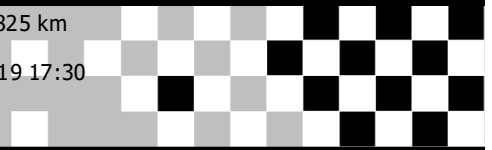

## 8. Würzburger ADAC Pocket- & Mini-Bike

1, Pocket Bike

Schlüsselfeld 0,825 km

2. Rennen B-Finale

27.07.2019 17:30

Rennen (8 Runden) started at 17:45:32

Runde	Rundenzeit	Diff.	Tageszeit	Runde	Rundenzeit	Diff.	Tageszeit	Runde	Rundenzeit	Diff.	Tageszeit
<b>(41) Fillin Lorenz</b>											
1	57.401	+2.732	17:46:38.708								
2	55.605	+0.936	17:47:34.313								
3	55.827	+1.158	17:48:30.140								
4	56.064	+1.395	17:49:26.204								
5	55.483	+0.814	17:50:21.687								
6	54.698	+0.029	17:51:16.385								
7	<b>54.669</b>		17:52:11.054								
8	55.301	+0.632	17:53:06.355								
<b>(74) Martin Hollas</b>											
1	58.262	+2.338	17:46:39.399								
2	56.934	+1.010	17:47:36.333								
3	56.106	+0.182	17:48:32.439								
4	<b>55.924</b>		17:49:28.363								
5	56.843	+0.919	17:50:25.206								
6	56.435	+0.511	17:51:21.641								
7	56.669	+0.745	17:52:18.310								
8	56.434	+0.510	17:53:14.744								
<b>(11) Tjaden Zirkenbach</b>											
1	58.262	+0.235	17:46:39.947								
2	<b>58.027</b>		17:47:37.974								
3	58.605	+0.578	17:48:36.579								
4	1:01.071	+3.044	17:49:37.650								
5	1:00.899	+2.872	17:50:38.549								
6	1:01.729	+3.702	17:51:40.278								
7	1:00.685	+2.658	17:52:40.963								
8	59.846	+1.819	17:53:40.809								
<b>(29) Kerem Yaman</b>											
1	1:12.956	+6.737	17:46:56.403								
2	1:09.462	+3.243	17:48:05.865								
3	1:08.363	+2.144	17:49:14.228								
4	1:10.278	+4.059	17:50:24.506								
5	1:06.658	+0.439	17:51:31.164								
6	1:07.802	+1.583	17:52:38.966								
7	<b>1:06.219</b>		17:53:45.185								
<b>(4) Nina Bethge</b>											
1	1:14.957	+5.466	17:46:58.758								
2	1:12.956	+3.465	17:48:11.714								
3	1:11.657	+2.166	17:49:23.371								
4	1:12.827	+3.336	17:50:36.198								
5	1:11.485	+1.994	17:51:47.683								
6	1:11.386	+1.895	17:52:59.069								
7	<b>1:09.491</b>		17:54:08.560								