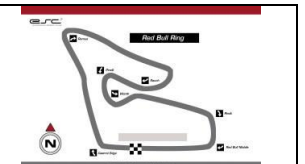

Fastest time : 1:25.388 in lap 35 by nbr. 2 : GUZMAN(RAUL GUZMAN) (Tatuus)

Publication-time

Results:

Timekeeping by :

Clerk of the Course

Steward

Timekeeper

PROFESSIONALTRACKDAYS