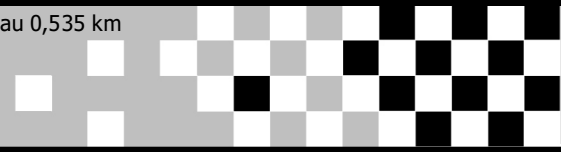

DMV
Mofacup

4. 4h Mofarennen MSC Neuenhaslau

Mofa 6.05.2018

Mofa Neuenhaslau 0,535 km

Gesamt Lauf 1-4

Pos.	St.Nr.	Name	Runden	R1. Gesamtzeit	R2. Gesamtzeit	R3. Gesamtzeit	R4. Gesamtzeit	Gesamtzeit
1	27	Werwolf - Racing	344	1:00:06.333	20:42.219	40:49.507	2:00:31.229	4:02:09.288
2	57	Dmon-Racing	316	1:00:09.749	20:51.014	41:06.728	2:01:04.552	4:03:12.043
3	38	DeWalt Racing	316	1:00:07.485	21:04.183	41:10.227	2:01:17.318	4:03:39.213
4	102	MRC Galenberg	310	1:00:29.228	20:25.645	41:08.776	2:01:12.291	4:03:15.940
5	21	Moped Garage Racing Tei	304	1:00:04.517	20:21.338	40:36.908	2:01:09.666	4:02:12.429
6	40	Rum-Fahrer	302	1:00:22.709	20:23.457	36:30.362	2:00:54.517	3:58:11.045
7	666	Ketschte Igel 2	297	1:00:36.002	20:36.750	40:50.888	2:00:35.668	4:02:39.308
8	51	CCM Zwerge	289	1:00:09.483	20:15.890	33:49.591	2:00:39.958	3:54:54.922
9	33	Mofarocker	285	1:00:16.860	20:11.156	40:57.468	2:01:18.231	4:02:43.715
10	74	Nuclear Racing Power	284	1:00:07.333	20:26.778	40:46.159	2:01:09.331	4:02:29.601
11	63	Kreidler Old-School	284	1:00:26.031	20:19.986	40:41.687	2:01:15.385	4:02:43.089
12	55	Dmon-Parts	274	1:00:41.945	20:26.605	40:52.255	1:10:49.326	3:12:50.131
13	25	Kreidler Kreis	273	1:00:11.925	20:01.625	40:44.612	2:00:45.135	4:01:43.297
14	32	Heavy Meddeler	270	58:29.741	20:49.108	41:08.888	2:01:13.503	4:01:41.240
15	11	Kreidler Chaos Racing	264	1:00:36.162	20:51.464	41:24.207	2:00:42.591	4:03:34.424
16	67	Guraxler Racing 2	255	1:00:32.389	20:53.836	40:40.862	1:41:31.396	3:43:38.483
17	35	Die Überspritzen	236	30:49.015	20:40.544	40:35.004	2:00:32.173	3:32:36.736
18	65	Beinhart Racing Team I	225	1:00:44.552	14:09.236	38:53.900	2:00:49.161	3:54:36.849
19	14	Gillette	201	1:00:50.831	20:09.229	6:42.044	2:00:38.567	3:28:20.671
20	80	Keschteigel	166	1:00:37.311	20:45.259	40:47.354	28:54.951	2:31:04.875
21	64	Beinhart Racing Team II	163	54:44.711	20:55.251	41:30.841	2:01:26.301	3:58:37.104
22	47	Oberwiemer Deifel	155	1:00:17.228	20:27.502	40:46.001		2:01:30.731
23	76	Blue-Smoke-Gang	152	48:23.168	20:22.939	32:30.554	1:38:22.257	3:19:38.918
24	61	Zündfrosch	95	1:00:36.272	20:30.263			1:21:06.535
25	267	Hard Stöffche	91	1:00:44.474	20:05.986	41:29.424		2:02:19.884
26	13	Töff-Töff Racing	48	56:50.409				56:50.409
27	60	Pauli Racing	25	22:19.001				22:19.001