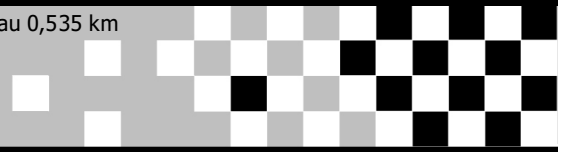

4. 4h Mofarennen MSC Neuenhaslau

Mofa 6.05.2018

Mofa Neuenhaslau 0,535 km

Gesamt Lauf 1-4 Klassen

Pos.	St.Nr.	Name	Runden	R1. Gesamtzeit	R2. Gesamtzeit	R3. Gesamtzeit	R4. Gesamtzeit	Gesamtzeit
OPEN 50								
1	666	Ketschte Igel 2	297	1:00:36.002	20:36.750	40:50.888	2:00:35.668	4:02:39.308
2	267	Hard Stöfche	91	1:00:44.474	20:05.986	41:29.424		2:02:19.884
Prototyp								
1	27	Werwolf - Racing	344	1:00:06.333	20:42.219	40:49.507	2:00:31.229	4:02:09.288
2	38	DeWalt Racing	316	1:00:07.485	21:04.183	41:10.227	2:01:17.318	4:03:39.213
3	21	Moped Garage Racing Tei	304	1:00:04.517	20:21.338	40:36.908	2:01:09.666	4:02:12.429
4	40	Rum-Fahrer	302	1:00:22.709	20:23.457	36:30.362	2:00:54.517	3:58:11.045
5	74	Nuclear Racing Power	284	1:00:07.333	20:26.778	40:46.159	2:01:09.331	4:02:29.601
6	63	Kreidler Old-School	284	1:00:26.031	20:19.986	40:41.687	2:01:15.385	4:02:43.089
7	67	Guraxler Racing 2	255	1:00:32.389	20:53.836	40:40.862	1:41:31.396	3:43:38.483
8	65	Beinhart Racing Team I	225	1:00:44.552	14:09.236	38:53.900	2:00:49.161	3:54:36.849
9	80	Keschteigel	166	1:00:37.311	20:45.259	40:47.354	28:54.951	2:31:04.875
10	64	Beinhart Racing Team II	163	54:44.711	20:55.251	41:30.841	2:01:26.301	3:58:37.104
11	47	Oberwiemer Deifel	155	1:00:17.228	20:27.502	40:46.001		2:01:30.731
12	76	Blue-Smoke-Gang	152	48:23.168	20:22.939	32:30.554	1:38:22.257	3:19:38.918
13	60	Pauli Racing	25	22:19.001				22:19.001
Standard								
1	11	Kreidler Chaos Racing	264	1:00:36.162	20:51.464	41:24.207	2:00:42.591	4:03:34.424
2	13	Töff-Töff Racing	48	56:50.409				56:50.409
Tuning								
1	57	Dmon-Racing	316	1:00:09.749	20:51.014	41:06.728	2:01:04.552	4:03:12.043
2	102	MRC Galenberg	310	1:00:29.228	20:25.645	41:08.776	2:01:12.291	4:03:15.940
3	51	CCM Zwerge	289	1:00:09.483	20:15.890	33:49.591	2:00:39.958	3:54:54.922
4	33	Mofarocker	285	1:00:16.860	20:11.156	40:57.468	2:01:18.231	4:02:43.715
5	55	Dmon-Parts	274	1:00:41.945	20:26.605	40:52.255	1:10:49.326	3:12:50.131
6	25	Kreidler Kreis	273	1:00:11.925	20:01.625	40:44.612	2:00:45.135	4:01:43.297
7	32	Heavy Meddeler	270	58:29.741	20:49.108	41:08.888	2:01:13.503	4:01:41.240
8	35	Die Überspritzen	236	30:49.015	20:40.544	40:35.004	2:00:32.173	3:32:36.736
9	14	Gillette	201	1:00:50.831	20:09.229	6:42.044	2:00:38.567	3:28:20.671
10	61	Zündfrosch	95	1:00:36.272	20:30.263			1:21:06.535