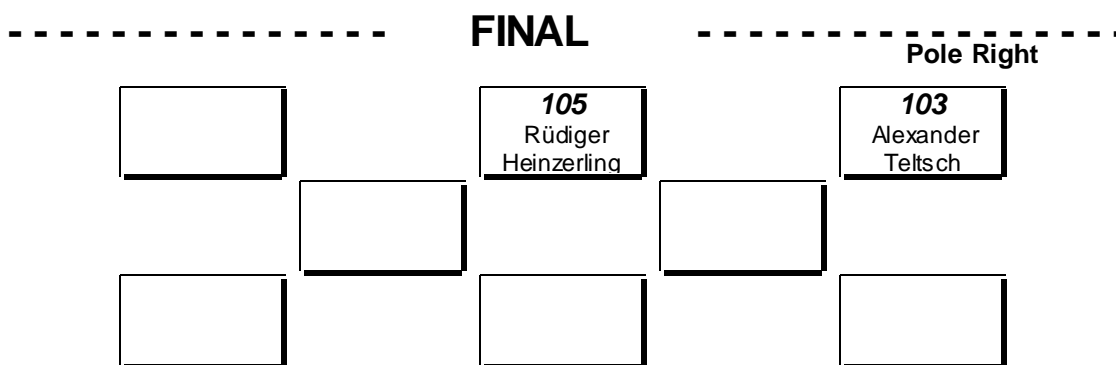

Ortsclub
im ADAC

38. Rallycross Gründau

Super 1600
Starting grid Finale

DMSB
5 - 6 June 2022
Gründau - 856mtr.

Rennleiter  Dominik Hagemann	Zeitnahme (Obmann)  Marcel Lambrechts	
Page 1 of 1 Results remain provisional pending technical examination and decisions from the stewards of the meeting		