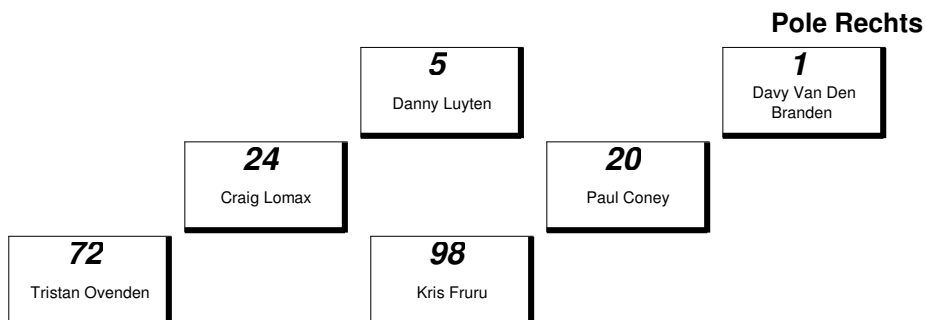

Belgisch Kampioenschap - 16-17 juli 2016
MSA British Rallycross Championship in association with ODYSSEY

Startopstelling Super 1600Super1600

----- SEMIFINAL 1 -----

----- SEMIFINAL 2 -----