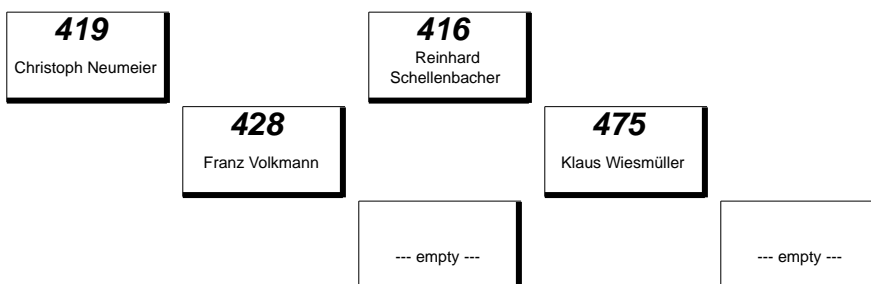

FINAL C

Pole Links