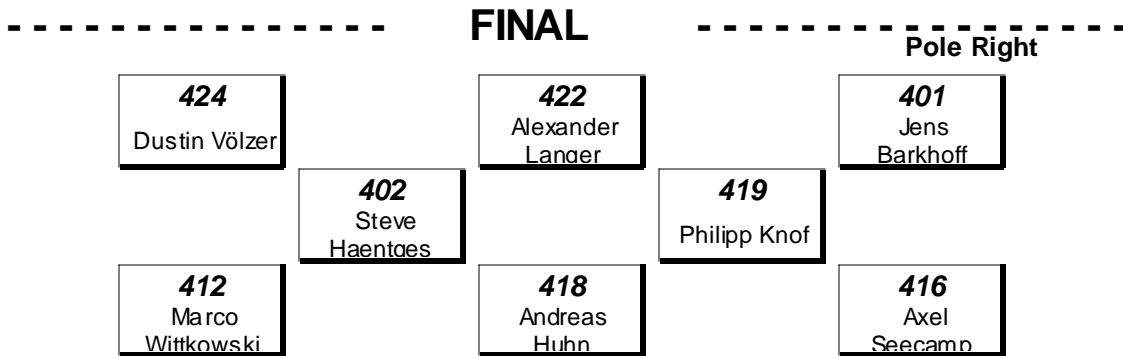

65. Autocross - 36. Rallycross Gründau 08.-09. Juni 2019

DMSB-Reg.-Nr. AX:105/19; RX:106/19

DRX Super National Minus
Starting grid Finale

8 - 9 June 2019
Gründau - 856 mtr.

Starting grid DRX Super National Minus

Clerk of the Course Bernd Körner	Publication-time	Timekeeper Marcel Lambrechts	R@llycrossTIMING
Page 1 of 1	Results remain provisional pending technical examination and decisions from the stewards of the meeting		