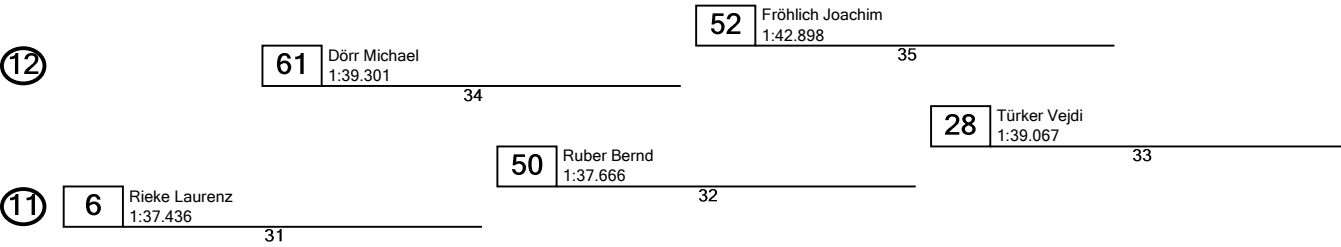

Duration : 15 Lp. (55.44 Kms)

Speedweek Oschersleben

20 - 23 AUGUST 2015

Yamaha R6-DUNLOP Cup

Oschersleben (3.696 km)

Race

Starting grid

Start time : 23/08/2015 10:50 Closing pre grid : 10:30 Duration : 15 Lp. (55.44 Kms)

Closing pre grid : 10:30

Duration : 15 Lp. (55.44 Kms)